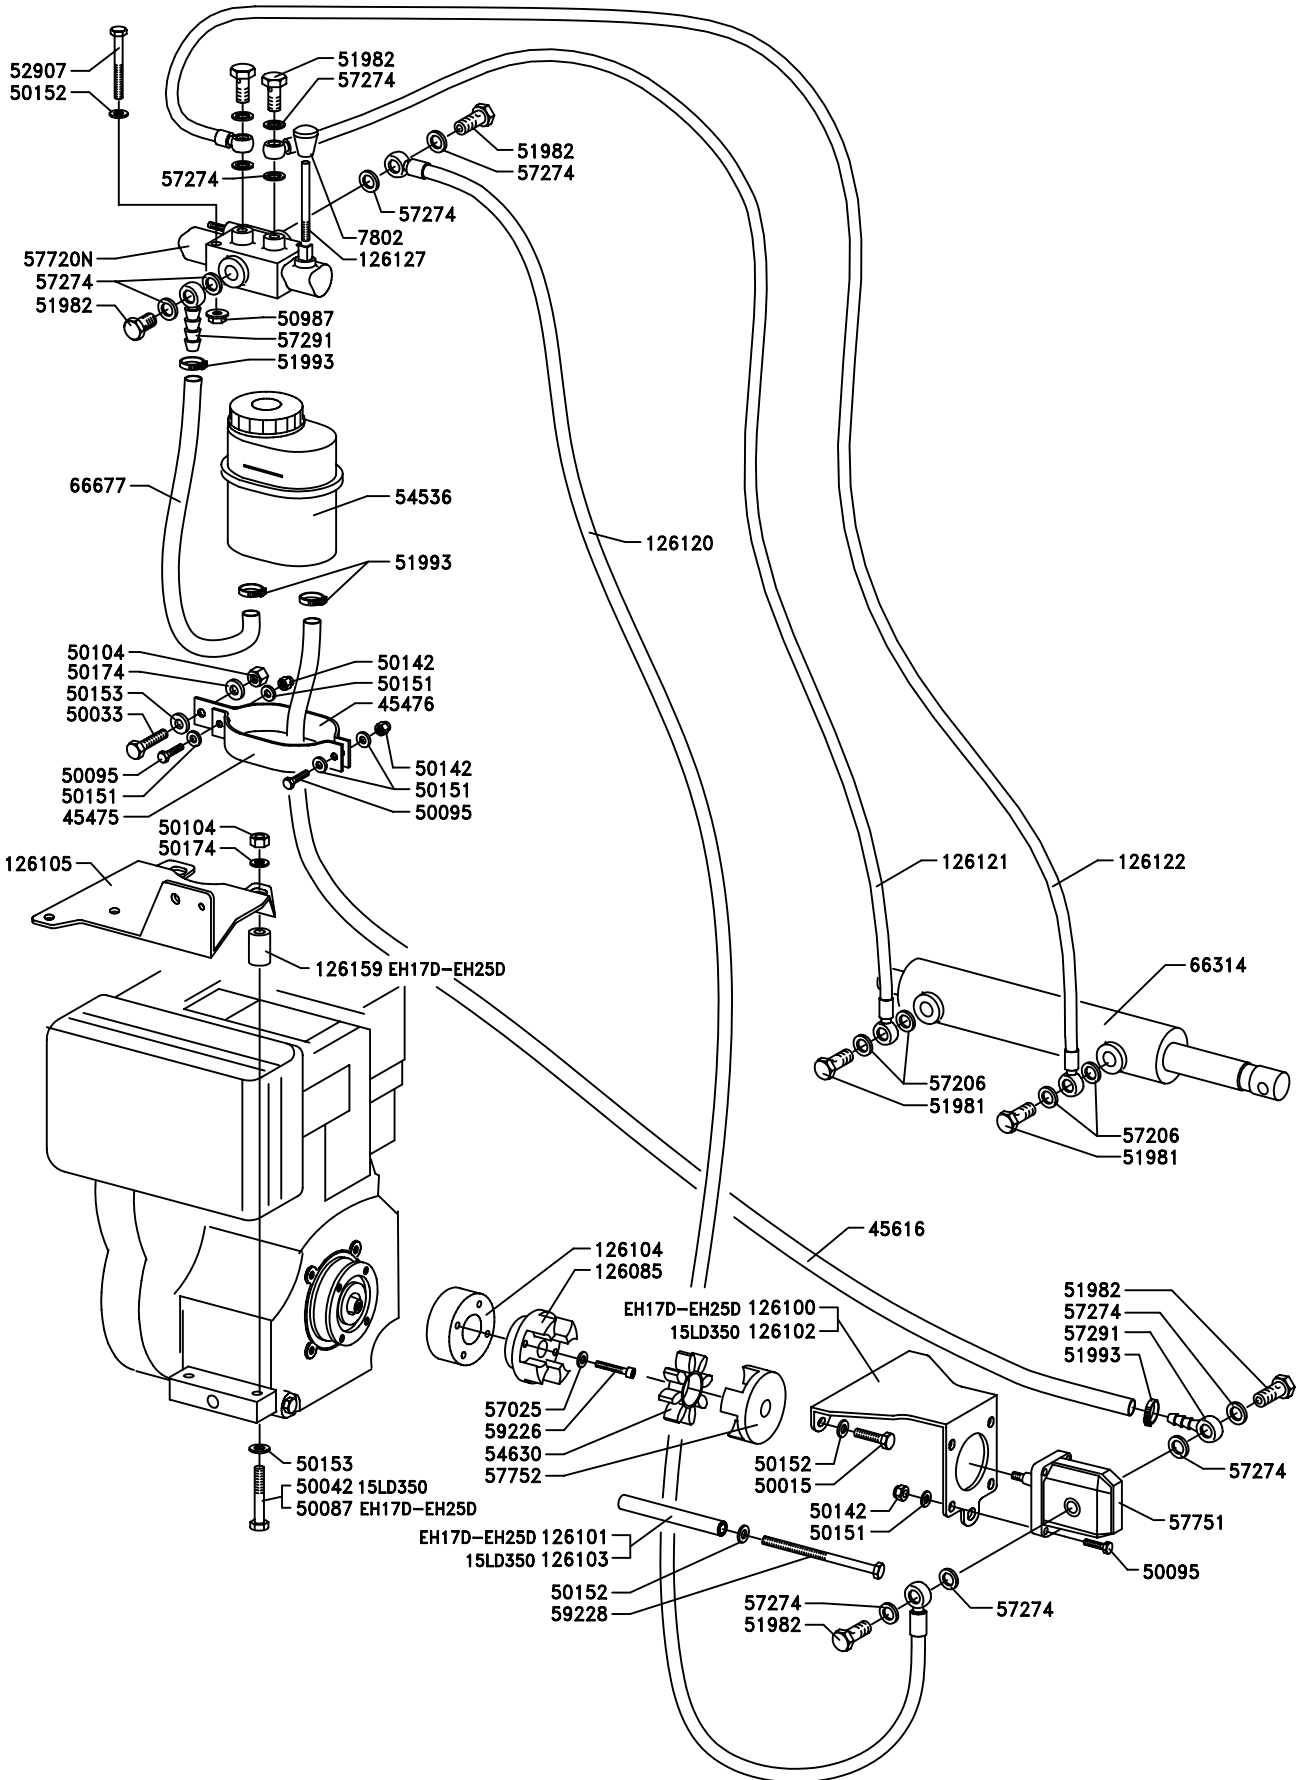

Grillo®

**AGRIGARDEN
MACHINES**

DUMPER 507

**2005 EDITION
SPARE PARTS BOOKLET**

From Serial Number 279373

Grillo

DUMPER 507

ENGINE LOMBARDINI 15LD350

MOTORE
MOTOR
MOTEUR
MOTOR

36879 4

* ITEM SUPPLIED WITH THE COMPLETE DECAL SHEET ONLY
PART NUMBER 03265

* PARTICOLARE NON FORNITO SEPARATAMENTE
FOGLIO DECALCOMANIE COMPLETO CODICE 03265

* ITEM SUPPLIED WITH THE
COMPLETE DECAL SHEET ONLY
PART NUMBER 03265

Grillo

DUMPER 507

ELECTRIC EQUIPMENT
IMPIANTO ELETTRICO
EL. ANLAGE
INSTALLATION ÉLECTRIQUE
SISTEMA ELÉCTRICO

36899 3

Grillo

DUMPER 507

HYDRAULIC KIT EH17D-EH25D-15LD350

KIT IDRAULICO
HYDRAULISCHES KIT
KIT HYDRAULIQUE
KIT HIDRÁULICO

66783 5

Grillo

DUMPER 507

SHOCK-ABSORBED OPERATOR BOARD

PEDANA OPERATORE
GEFEDERTES OPERATOR FUSSBRETT
MARCHEPIED AMORTI
TARIMA OPERADOR AMORTIGUADA

66774