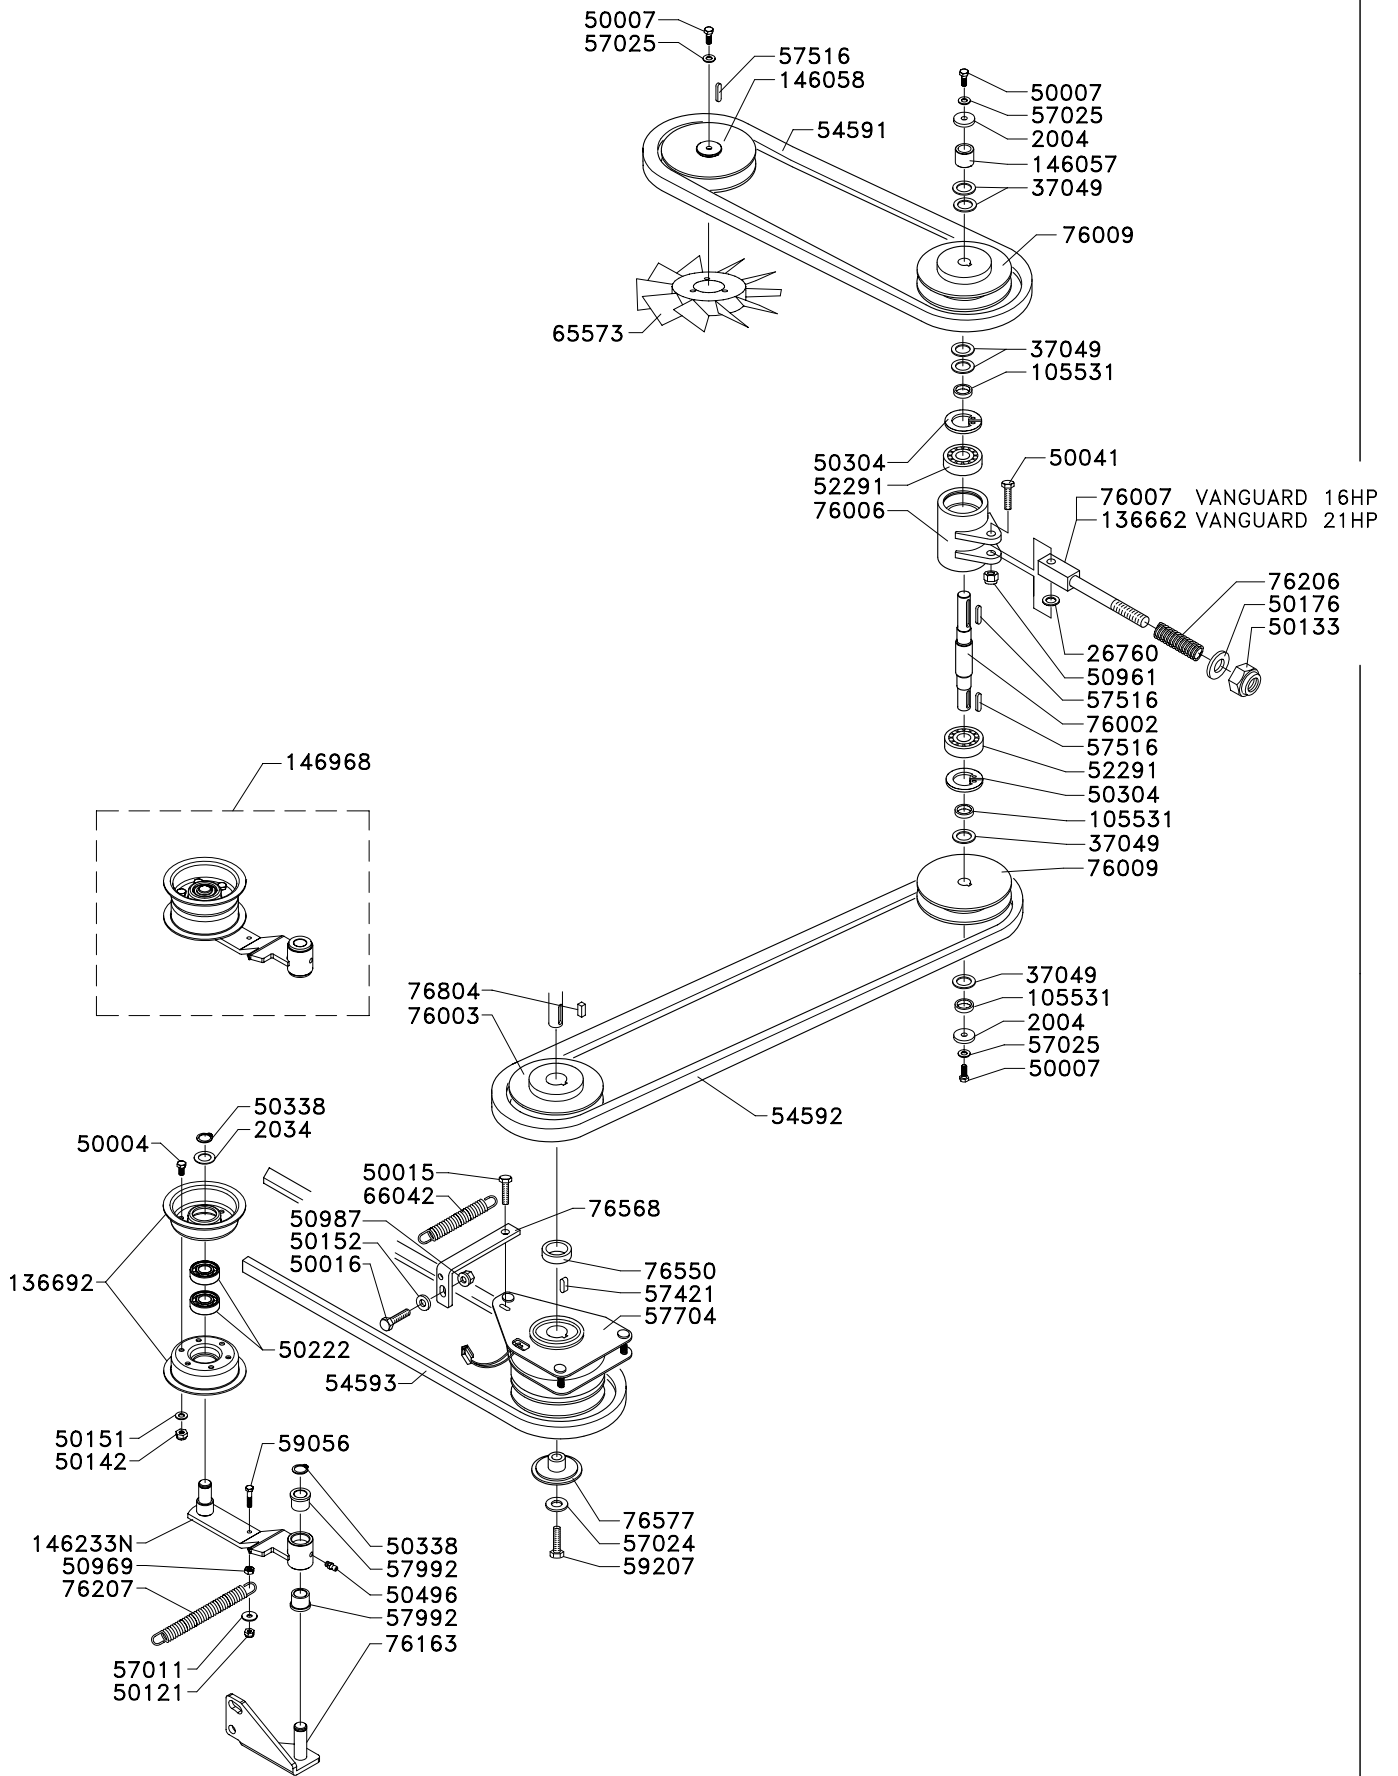

VANGUARD 16-21HP ENGINE TRANSMISSION

TRASMISSIONE
ANTRIEB
TRANSMISSION
TRANSMISSION

126829 4

Grillo

CLIMBER