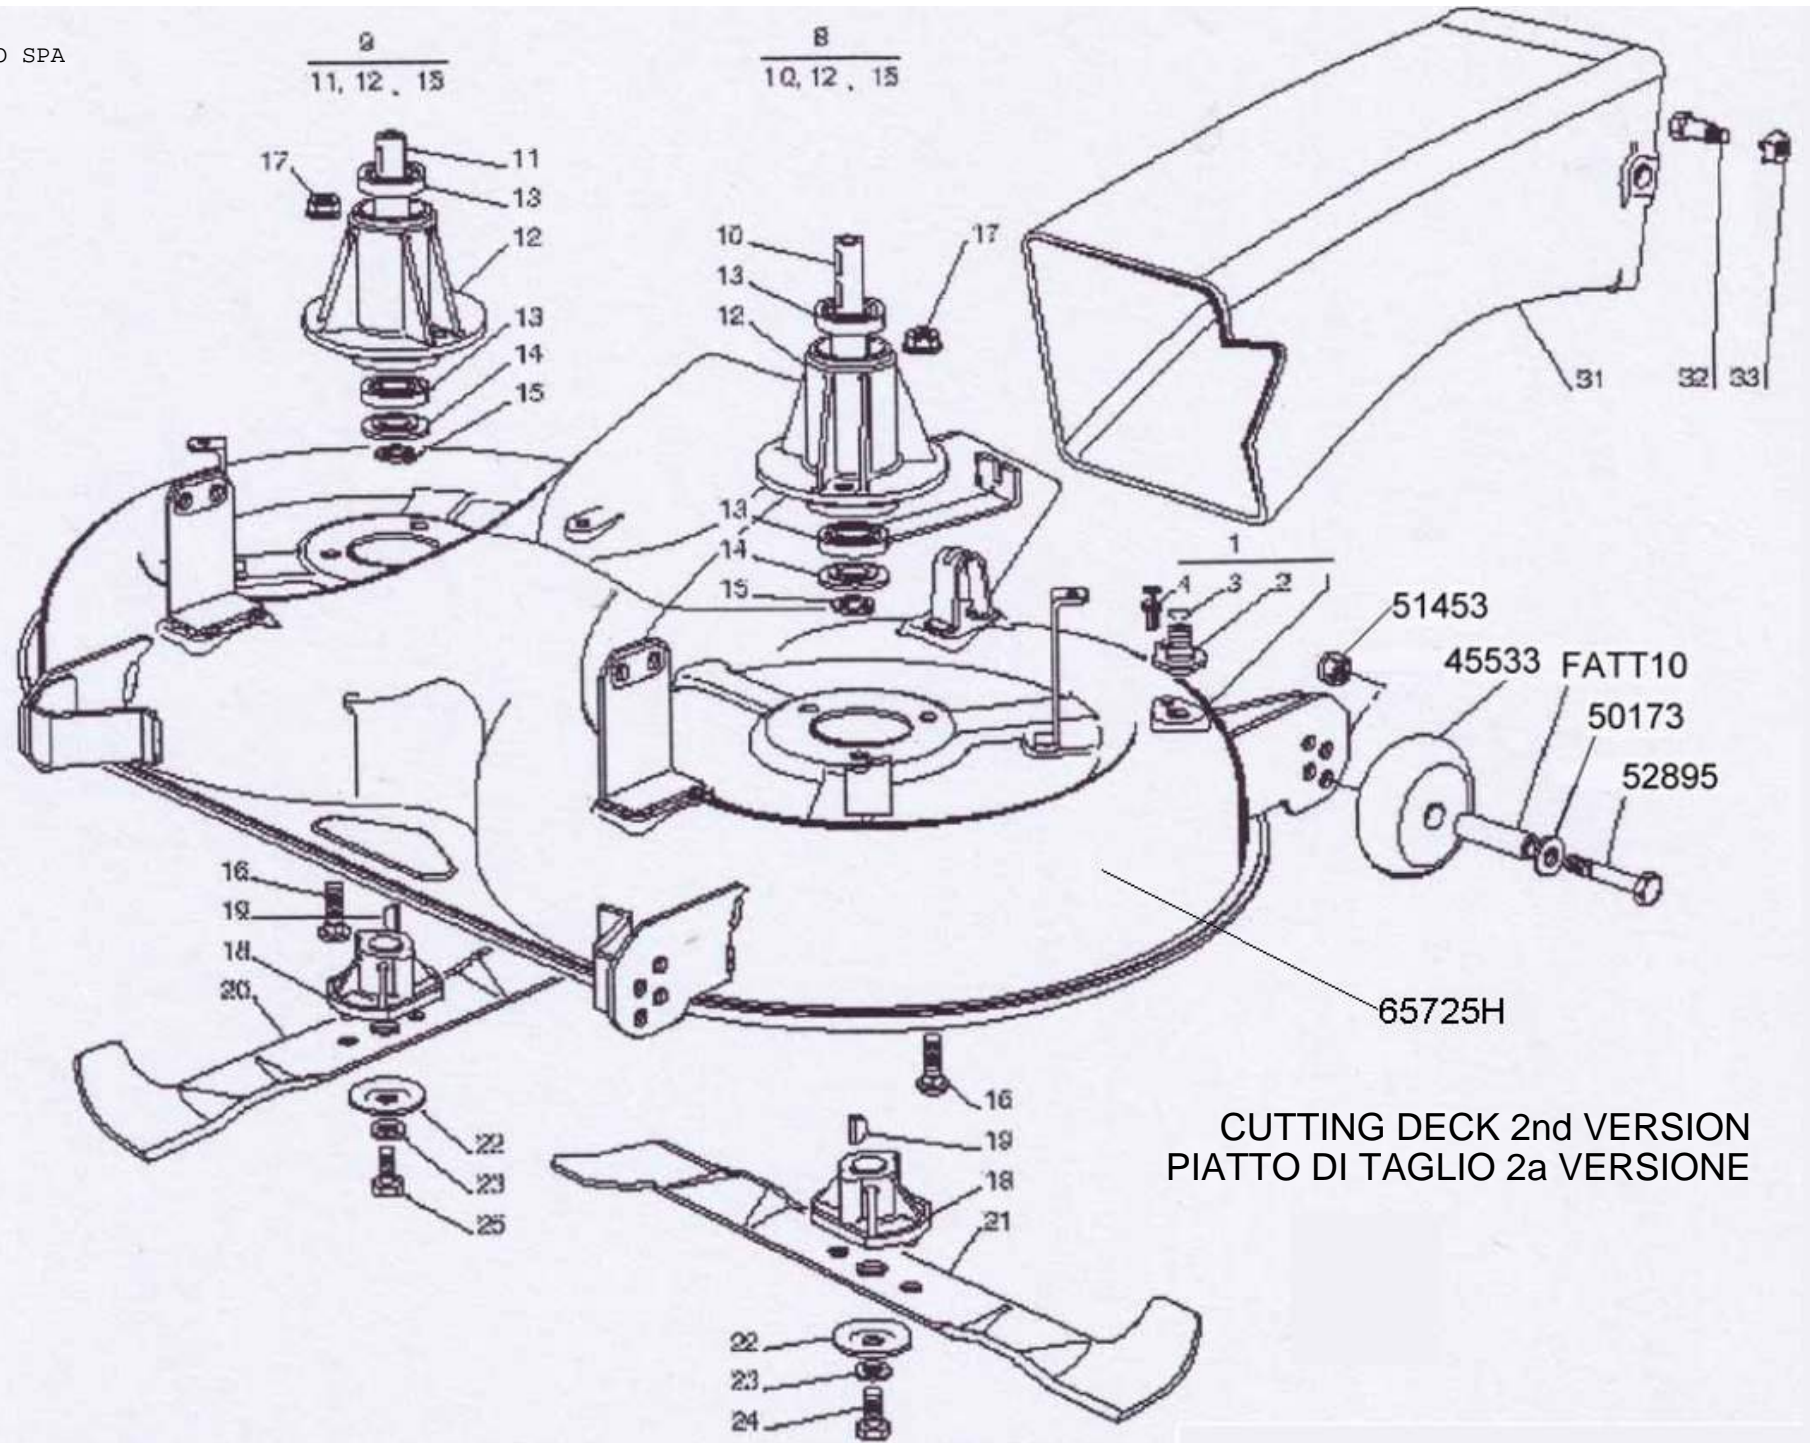

52812
 50967

30A 56525
 5A 56524
 52823
 50138
 *56491
 *56485
 52823
 50138

56530
 56491 *
 50138
 52823
 56665 30A

51310
 56523
 56584 *

* ITEM SUPPLIED WITH THE COMPLETE DECAL SHEET ONLY
PART NUMBER 03458

Grillo

ROLLY

KOHLER FRAME

TELAIO
RAHMEN
CHASSIS
CHASSIS

65834

GRILLO SPA
ROLLY

CUTTING DECK 2nd VERSION
PIATTO DI TAGLIO 2a VERSIONE