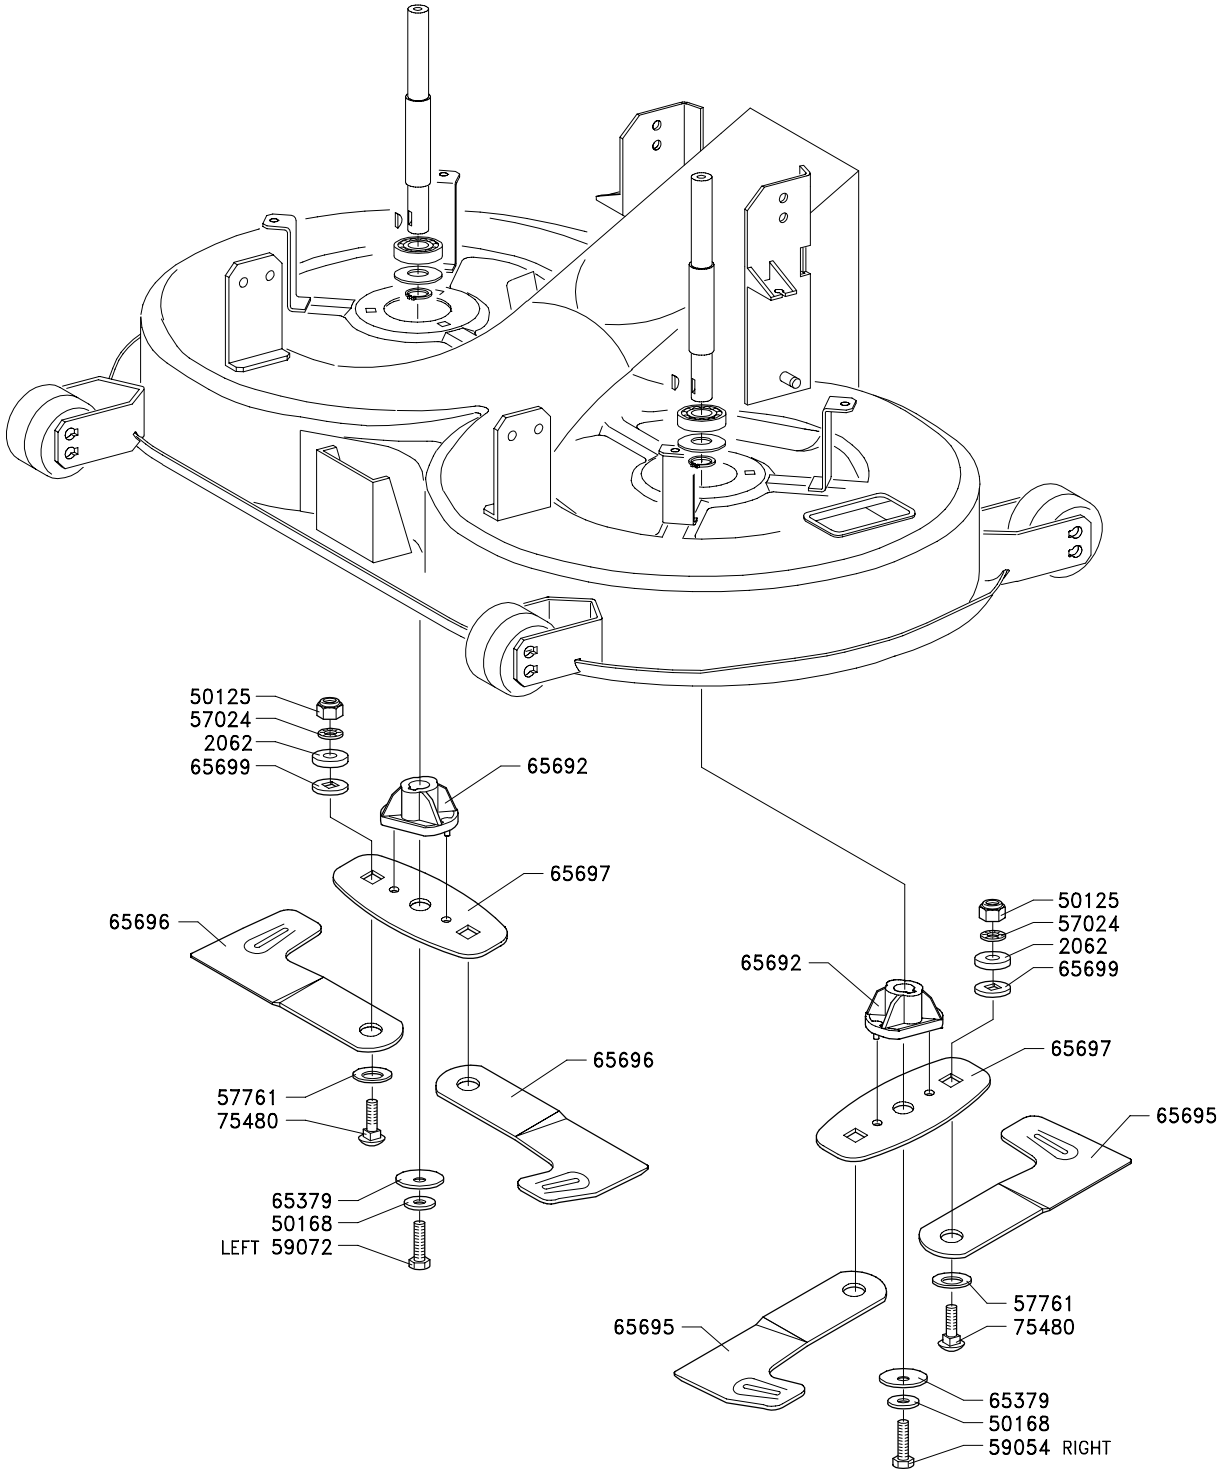

52812
 50967

30A 56525
 5A 56524
 52823
 50138
 *56491
 *56485
 52823
 50138

56530
 56491 *
 50138
 52823
 56665 30A

51310
 56523
 56584 *

* ITEM SUPPLIED WITH THE COMPLETE DECAL SHEET ONLY
PART NUMBER 03458

Grillo

ROLLY

KOHLER FRAME

TELAIO
RAHMEN
CHASSIS
CHASSIS

65834

GRILLO SPA
ROLLY

CUTTING DECK 2nd VERSION
PIATTO DI TAGLIO 2a VERSIONE